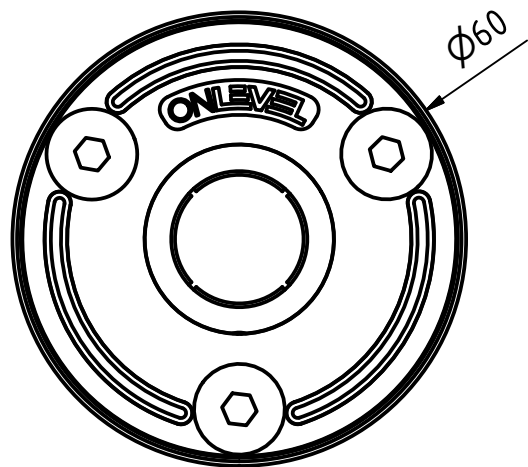

18.4400.000.31

ITEM	QTY	PART NUMBER
1	1	99040406030
2	1	99042906041
3	1	99040506030
4	3	DIN 6912 - M6 x 12
5	2	99043006041
6	3	DIN 7991 - M6x20

Designed by IOL	Created 03-05-2020	Modified	Comment	
		Description Lazortrack wall mounting box AISI 316		
		Article number 90702006030	Size A4	Scale 1 : 1