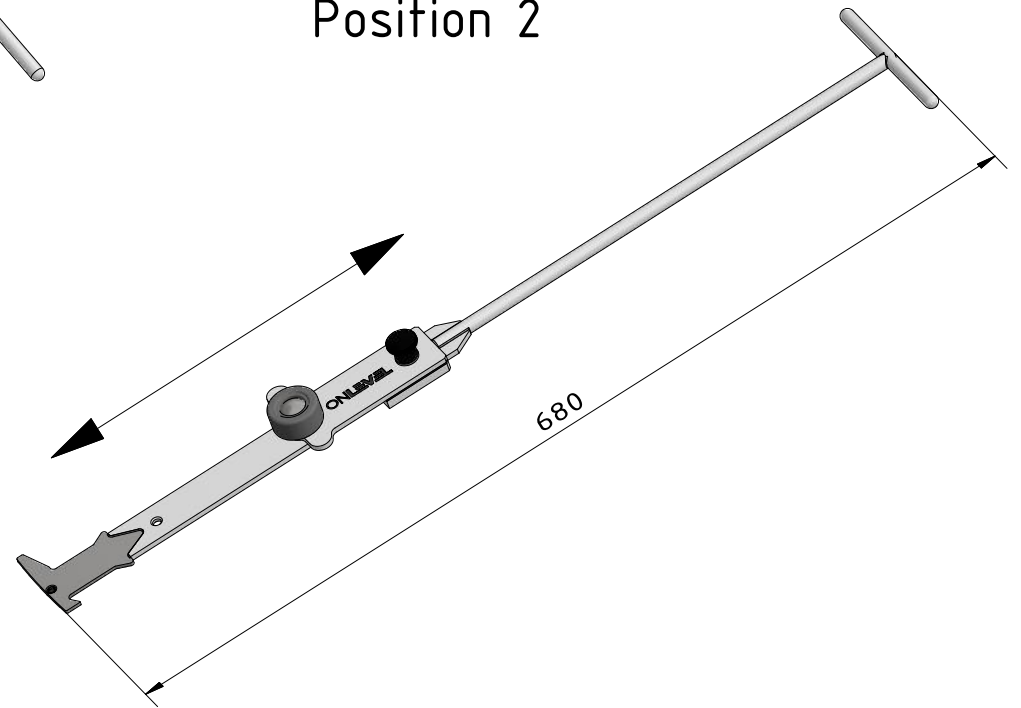

Position 1

for:
1) mounting glass rubbers
2) transport

Position 2

for:
1) mounting glass wedge
2) demounting glass wedge

Designed by IOL	Created 2/8/2014	Modified	Comment	
		Description Combi-Tool		
		Article number 90010010000	Size A4	Scale