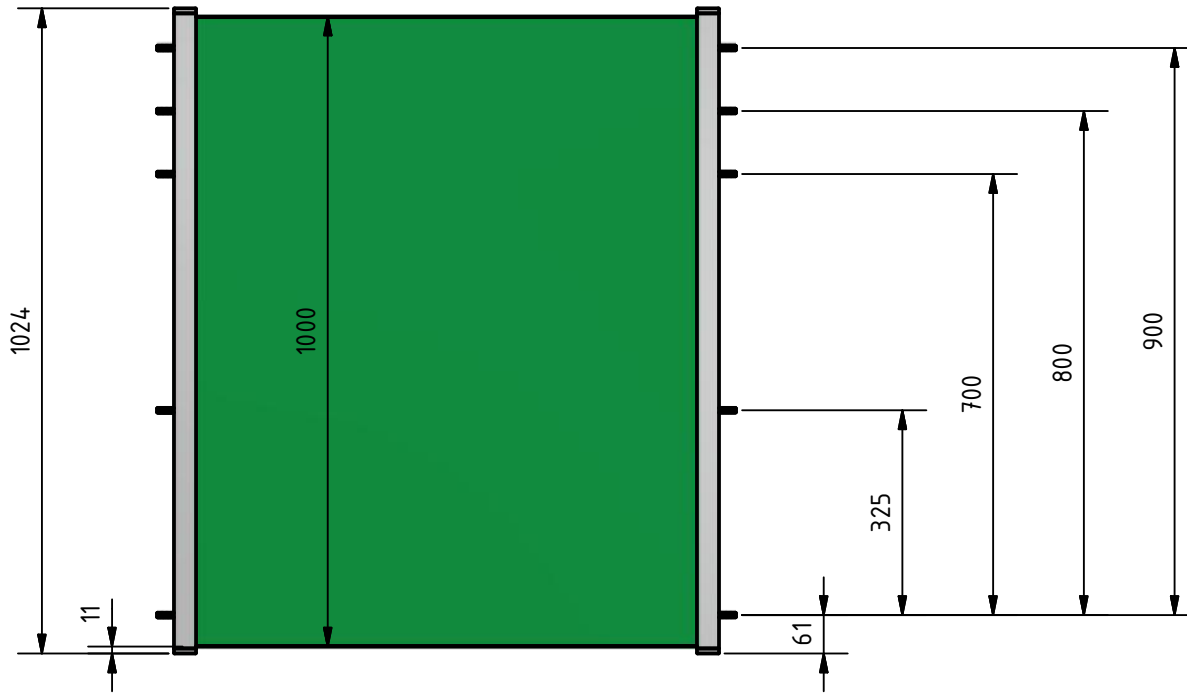

H = Glass height

Designed by IOL	Created 01.09.2019	Modified	Comment	
		Description Skyforce-side 2-pcs. set incl. rubberset for 10.76mm glass thickness H=1000mm aluminum mill finish		
		Article number 16201001010	Size A4	Scale 1:5

Designed by IOL	Created 01.09.2019	Modified	Comment
		Description Skyforce-side 2-pcs. set incl. rubberset for 10.76mm glass thickness H=1000mm aluminum mill finish	
		Article number 16201001010	Size A4