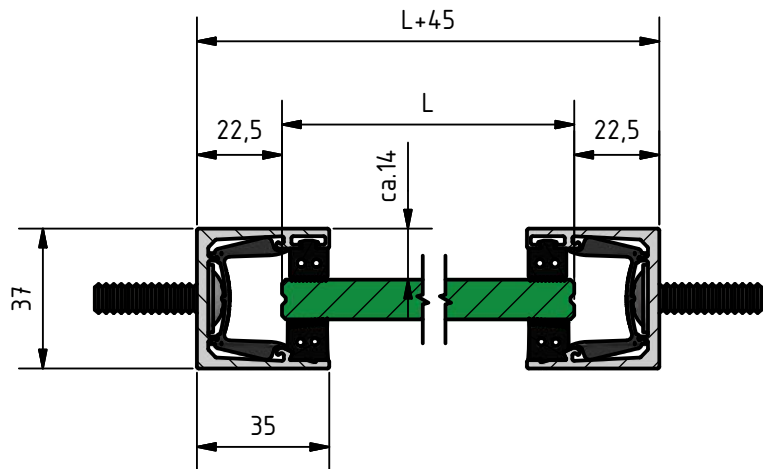

H = Glass height

Designed by IOL	Created 01.09.2019	Modified	Comment	
		Description Skyforce-side 2-pcs. set incl. rubberset for 10.76mm glass thickness H=1000mm aluminum mill finish		
		Article number 16201001010	Size A4	Scale 1:5

Designed by IOL	Created 01.09.2019	Modified	Comment
		Description Skyforce-side 2-pcs. set incl. rubberset for 10.76mm glass thickness H=1000mm aluminum mill finish	
		Article number 16201001010	Size A4