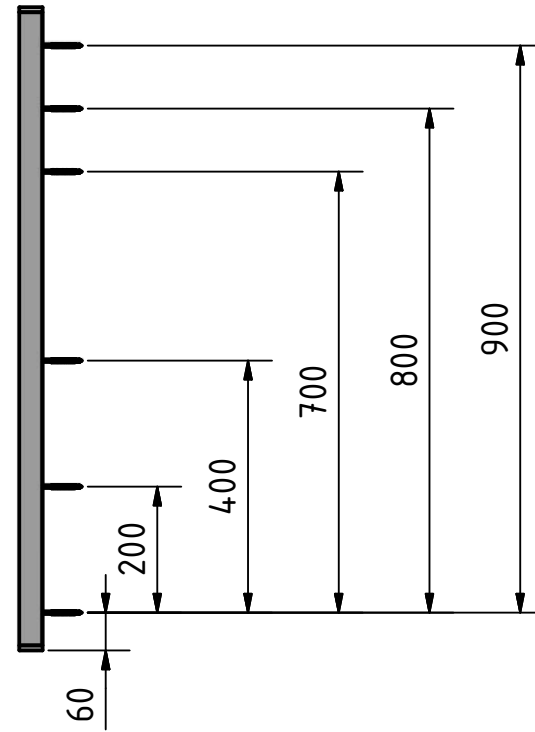

Designed by IOL	Created 12.04.2018	Modified	Comment
		Description Skyforce profile left aluminum black anodised L=1005mm	
		Article number 99011500115 H=1000mm	Size A4

Designed by IOL	Created 12.04.2018	Modified	Comment	
		Description Cover side profile L=1005mm aluminum mill finish		
		Article number 99011700010 H=1000mm	Size A4	Scale 1 : 5

Designed by IOL	Created 12.04.2018	Modified	Comment	
		Description Skyforce 2-pcs. set incl. rubberset for glass 10.76mm, glass height=1000mm aluminum mill finish		
		Article number 16101001010	Size A4	Scale 1 : 12