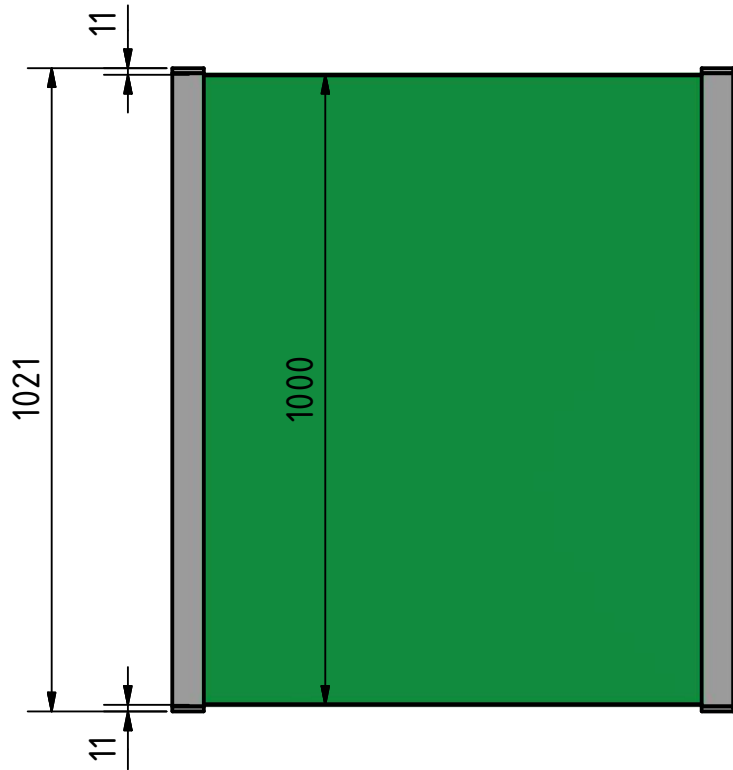

Designed by IOL	Created 12.04.2018	Modified	Comment
		Description Skyforce profile left aluminum black anodised L=1005mm	
		Article number 99011500115 H=1000mm	Size A4

Designed by IOL	Created 12.04.2018	Modified	Comment	
		Description Cover side profile L=1005mm aluminum mill finish		
		Article number 99011700010 H=1000mm	Size A4	Scale 1 : 5

Designed by IOL	Created 12.04.2018	Modified	Comment	
		Description Skyforce 2-pcs. set incl. rubberset for glass 10.76mm, glass height=1000mm aluminum mill finish		
		Article number 16101001010	Size A4	Scale 1 : 12