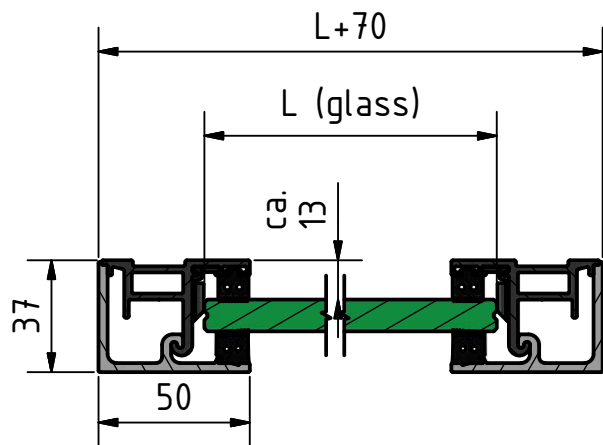

Designed by IOL	Created 12.04.2018	Modified	Comment
		Description Skyforce profile left aluminum black anodised L=1005mm	
		Article number 99011500115 H=1000mm	Size A4

Designed by IOL	Created 12.04.2018	Modified	Comment	
		Description Cover side profile L=1005mm aluminum mill finish		
		Article number 99011700010 H=1000mm	Size A4	Scale 1 : 5

Designed by IOL	Created 12.04.2018	Modified	Comment	
		Description Skyforce 2-pcs. set incl. rubberset for glass 10.76mm, glass height=1000mm aluminum mill finish		
		Article number 16101001010	Size A4	Scale 1 : 12