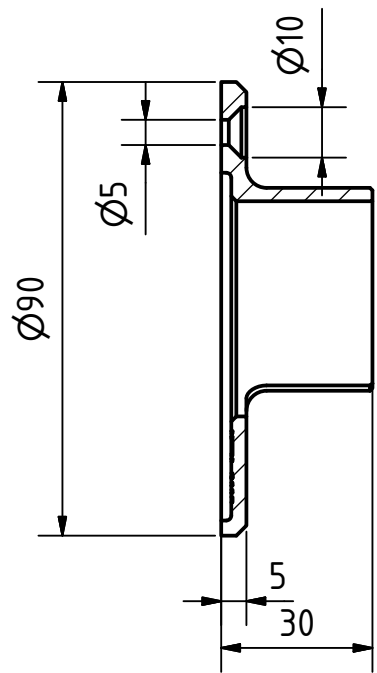

A-A (1 : 1.5)

Designed by DW	Created 12.06.2020	Modified	Comment	
		Description Wall support glass handrail Ø42.4x1.5mm AISI 304 satined (PU=2)		
		Article number 12222042121	Size A4	Scale 1 : 1.5

Designed by DW	Created 12.06.2020	Modified	Comment	
		Description		
		Article number	Size A4	Scale 1 : 1