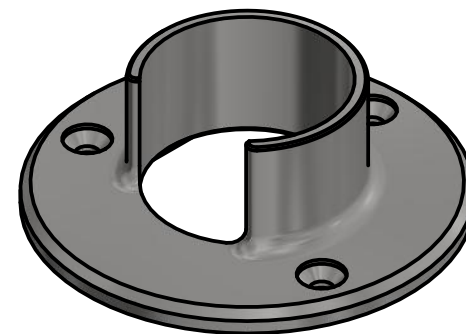

A-A (1 : 1.5)

Designed by DW	Created 12.06.2020	Modified	Comment	
		Description Wall support glass handrail Ø42.4x1.5mm AISI 304 satined (PU=2)		
		Article number 12222042121	Size A4	Scale 1 : 1.5

Designed by DW	Created 12.06.2020	Modified	Comment	
		Description		
		Article number	Size A4	Scale 1 : 1