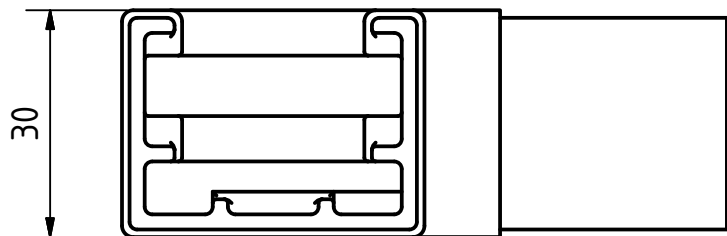

Satin direction

Designed by	Created	Modified	Comment	
FV				
		Description		
		Corner connector 90° glasshandrail 40x30x1.0mm, AISI 316 satined		
Article number		Size	Scale	
12221040131		A4		