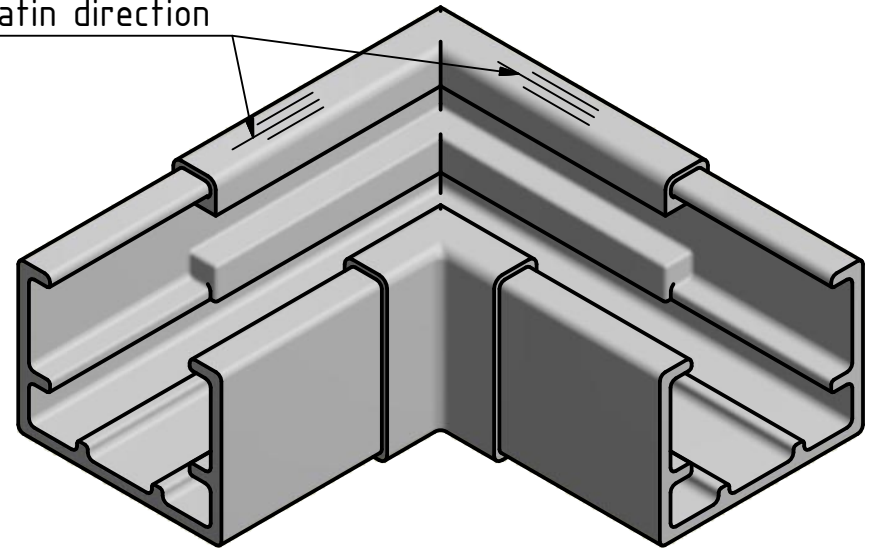

Satin direction

Designed by	Created	Modified	Comment	
FV				
		Description		
		Corner connector 90° glasshandrail 40x30x1.0mm, AISI 316 satined		
Article number		Size	Scale	
12221040131		A4		