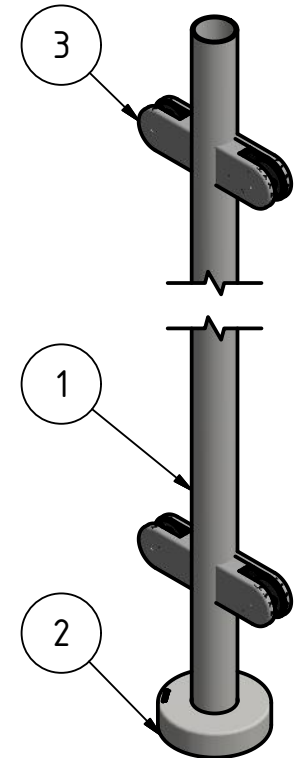

A-A ( 1 : 1 )

ITEM	QTY	Article No.	Description
1	1	12060142221	Balustrade post $\varnothing 42.4 \times 2 \text{mm}$ h=970mm, M8 end AISI 304 satined
2	1	12050042021	Covercap $\varnothing 1000$ , AISI 304
3	4	12550042031	Kronos, connection $\varnothing 42.4 \text{mm}$
Designed by DW		Created 12.02.2020	Modified Comment
			Description Empire State Pole $\varnothing 42.4 \times 2 \text{mm}$ h=970mm Kronos center, AISI 304 satined
			Article number 12061242221