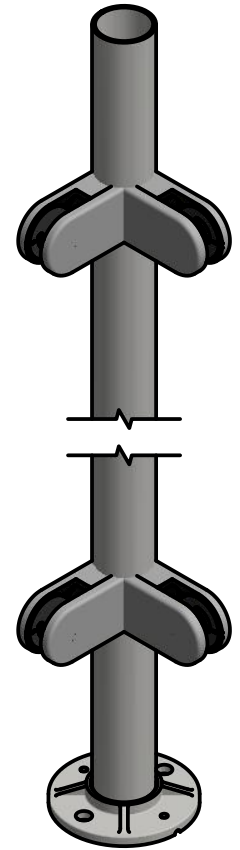

A-A ( 1 : 1 )

ITEM	QTY	Article No.	Description
1	1	12050042021	Covercap Ø1000, AISI 304
2	4	12550042031	Kronos, connection Ø42.4mm
3	1	12060342221	Balustrade post ø42.4x2mm h=970mm, M8 corner AISI 304 satined

Designed by DW	Created 12.02.2020	Modified	Comment
		Description Empire State Pole top mount, Kronos cornerpost 90° outside Ø42.4x2mm	
		Article number 12061442221	Size A4