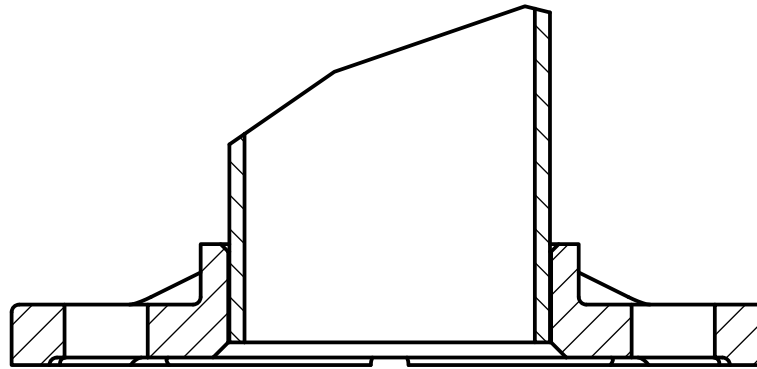

A-A ( 1 : 1 )

ITEM	QTY	Article No.	Description
1	1	12050042021	Covercap Ø1000, AISI 304
2	4	12550042031	Kronos, connection Ø42.4mm
3	1	12060342221	Balustrade post ø42.4x2mm h=970mm, M8 corner AISI 304 satined

Designed by DW	Created 12.02.2020	Modified	Comment
		Description Empire State Pole top mount, Kronos cornerpost 90° outside Ø42.4x2mm	
		Article number 12061442221	Size A4