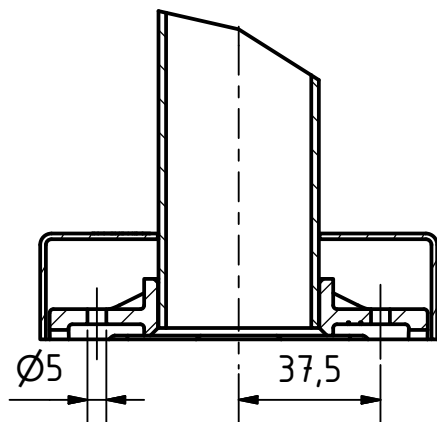

C-C ( 1 : 2 )

ITEM	QTY	Article No.	DESCRIPTION
1	1	12060142221	Balustrade post $\varnothing 42.4 \times 2 \text{mm}$ h=970mm, M8 end AISI 304 satined
2	1	12050042021	Covercap $\varnothing 1000$ , AISI 304
Designed by DW		Created 12.02.2020	Modified Comment
		Description Empire State Pole $\varnothing 42.4 \times 2 \text{mm}$ h=970mm Kronos right, AISI 304 satined	
		Article number 12061142221	Size A4