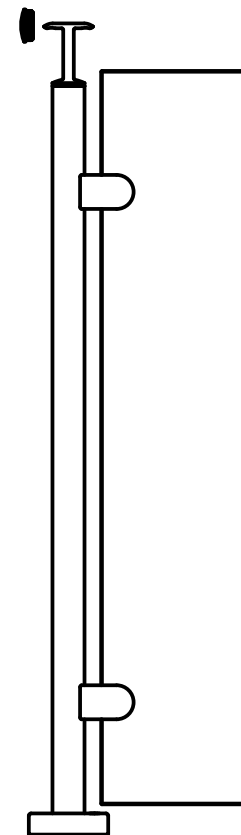

C-C ( 1 : 2 )

ITEM	QTY	Article No.	DESCRIPTION
1	1	12060142221	Balustrade post $\varnothing 42.4 \times 2 \text{mm}$ h=970mm, M8 end AISI 304 satined
2	1	12050042021	Covercap $\varnothing 1000$ , AISI 304
Designed by DW		Created 12.02.2020	Modified Comment
		Description Empire State Pole $\varnothing 42.4 \times 2 \text{mm}$ h=970mm Kronos right, AISI 304 satined	
		Article number 12061142221	Size A4