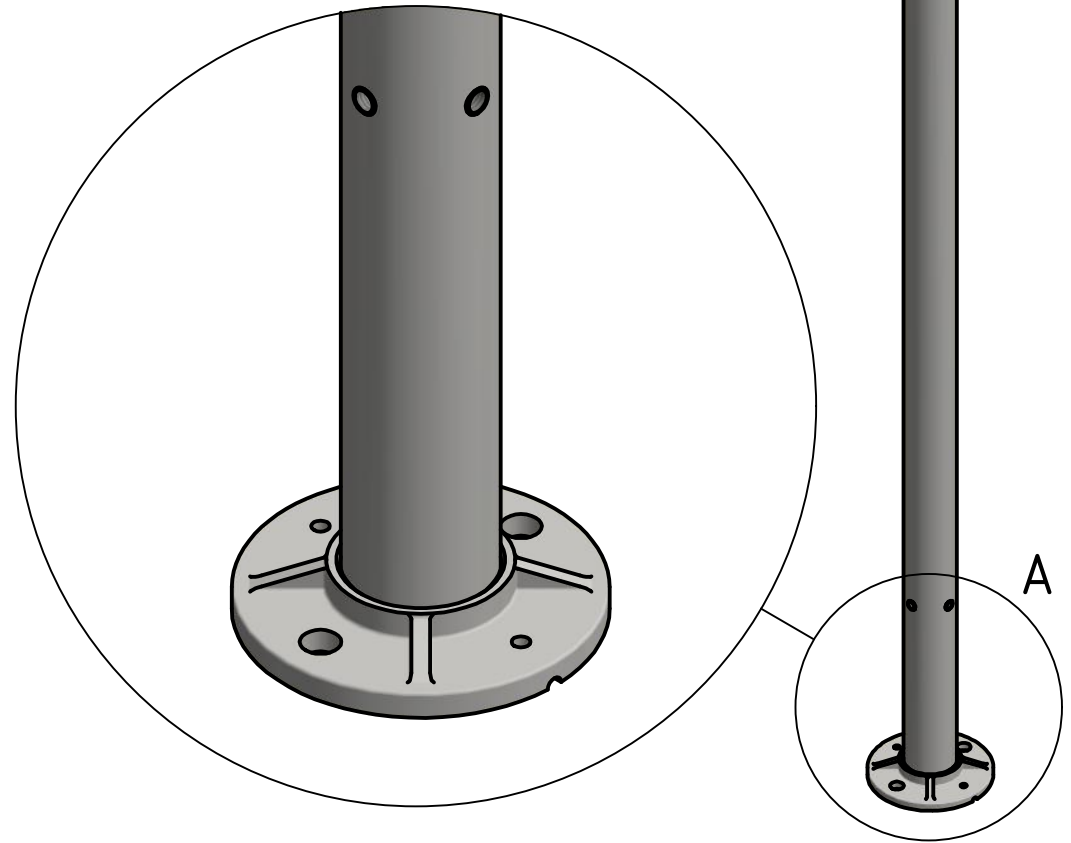

A (1 : 2)

Designed by FV	Created 23-3-2018	Modified	Comment
		Description Balustrade post $\varnothing 42.4 \times 2 \text{ mm}$ h=970mm, M8 corner AISI 304 satined	
		Article number 12060342221	Size A4