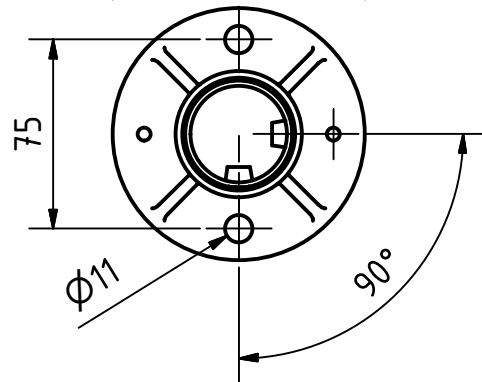

A (1 : 2)

Designed by FV	Created 23-3-2018	Modified	Comment
		Description Balustrade post $\varnothing 42.4 \times 2 \text{ mm}$ h=970mm, M8 corner AISI 304 satined	
		Article number 12060342221	Size A4