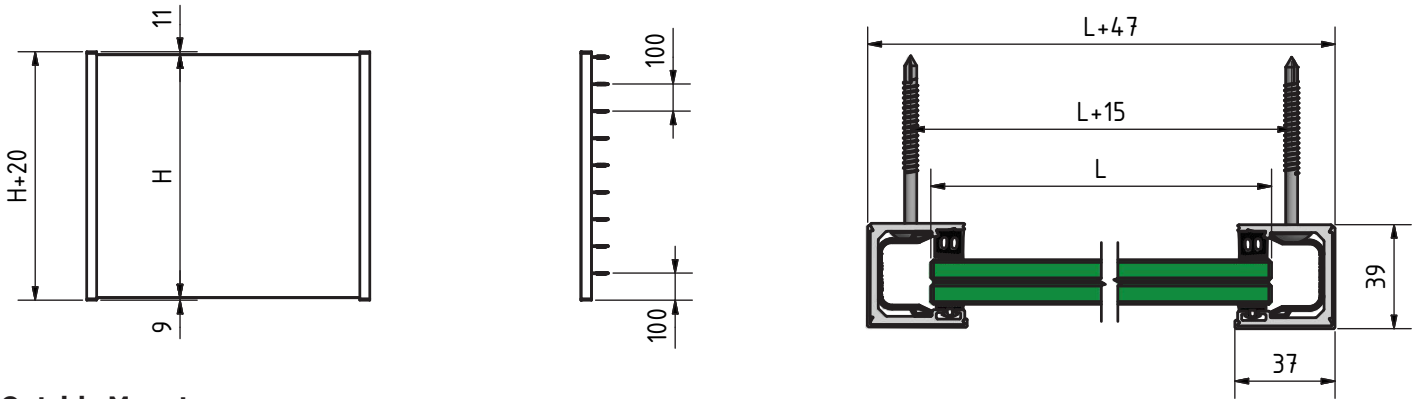

ONLEVEL | SKYFORCE LIGHT TOP MOUNT

Glass Dimensions Skyforce Light Mounting

Inside Mount

Outside Mount