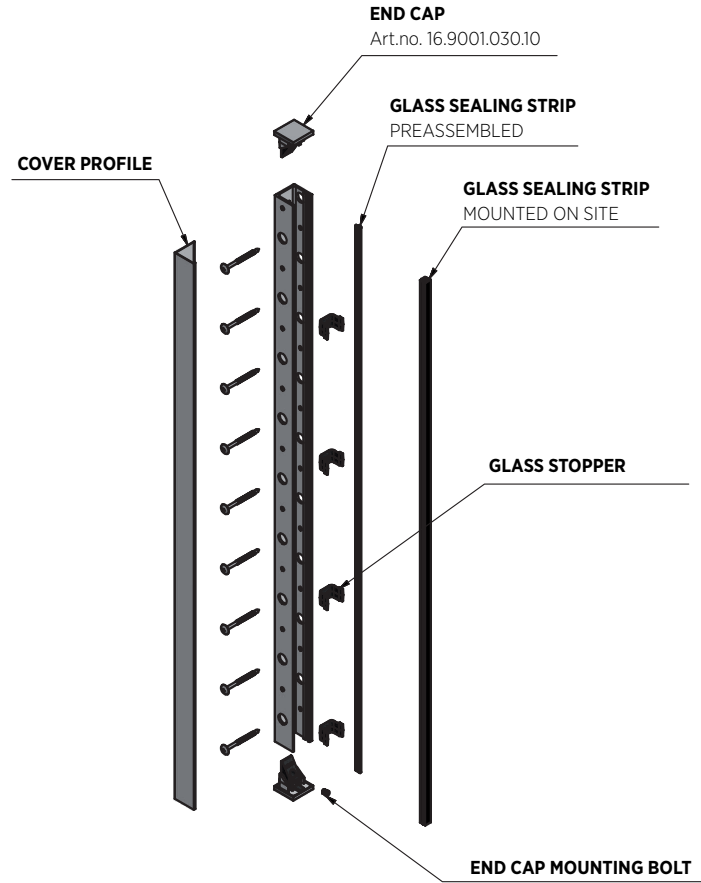

ONLEVEL | SKYFORCE LIGHT TOP MOUNT

Glass Dimensions Skyforce Light Mounting

Inside Mount

Outside Mount