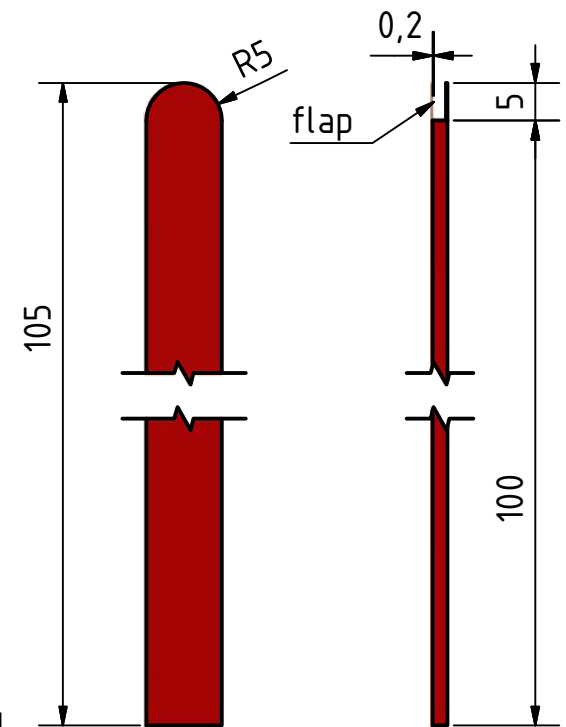

ITEM 2 99004000200 L=100mm

Not glued on cap!  
Insert tapes loose in packaging!

ITEM	QTY	PART NUMBER	DESCRIPTION
1	1	drawing see sheet 2 10601140010	Endcap left TL-6011
2	2	99004.000200 L=100mm	Double-sided adhesive tape 3M 10x2x100mm (with flap)

getekend door Robin	Datum	Revisie	Opmerking	
		Beschrijving		
		Artikel nummer 10601140010	Afmeting A4	Schaal 1 : 1

Material: Aluminium 6060  
Surface: raw untreated  
weight: 0.044 kg

Sheet 4