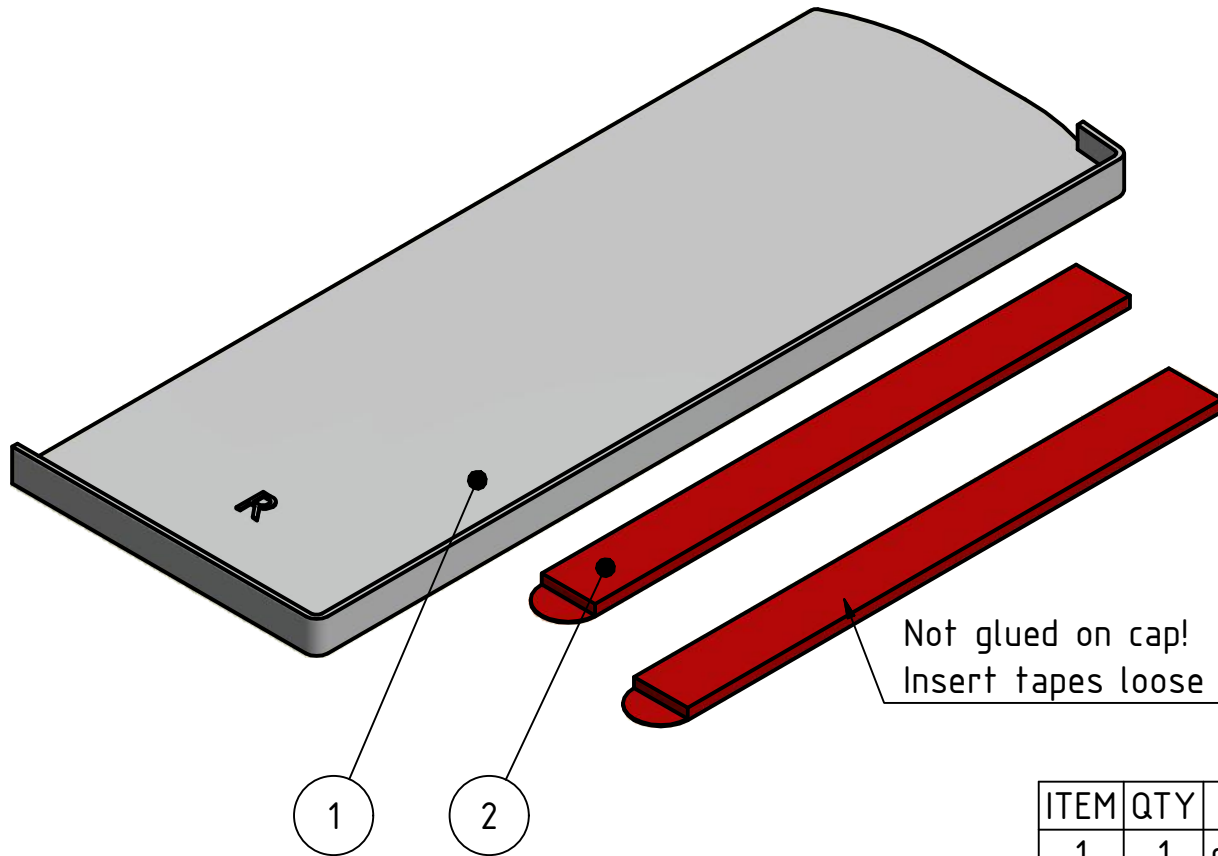

ITEM 2 99004000200 L=100mm

Not glued on cap!  
Insert tapes loose in packaging!

ITEM	QTY	PART NUMBER	DESCRIPTION
1	1	drawing see page 2 10601146010	Endcap right TL-6011 with snapframe
2	2	99004000200 L=100mm	Double-sided adhesive tape 3M 10x2x100mm (with flap)

Material: Aluminium 6060  
Surface: raw untreated  
weight: 0.050 kg

Sheet 4  
/2

getekend door Robin	Datum	Revisie	Opmerking	
<b>ONLEVE</b>		Beschrijving		
		Artikel nummer 10601146010	Afmeting A4	Schaal 1 : 1