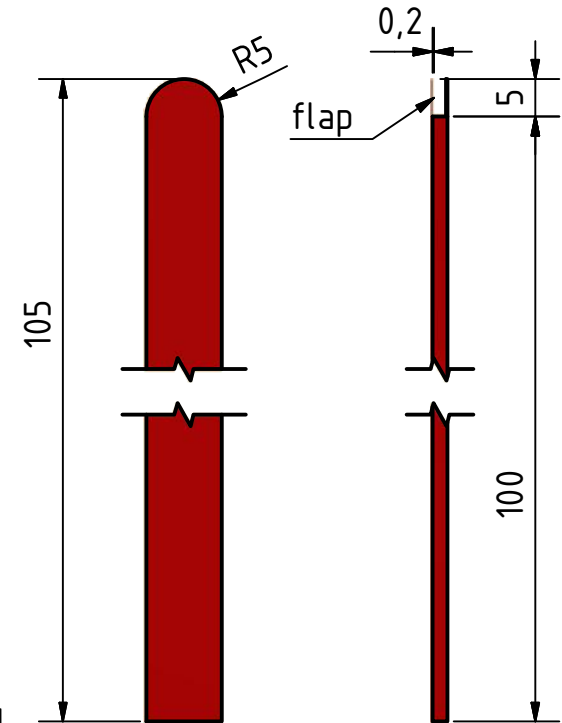

ITEM 2 99004000200 L=100mm

Not glued on cap!  
Insert tapes loose in packaging!

ITEM	QTY	PART NUMBER	DESCRIPTION
1	1	drawing see page 2 10601146010	Endcap right TL-6011 with snapframe
2	2	99004000200 L=100mm	Double-sided adhesive tape 3M 10x2x100mm (with flap)

Material: Aluminium 6060  
Surface: raw untreated  
weight: 0.050 kg

Sheet 4  
/2

getekend door Robin	Datum	Revisie	Opmerking	
<b>ONLEVE</b>		Beschrijving		
		Artikel nummer 10601146010	Afmeting A4	Schaal 1 : 1