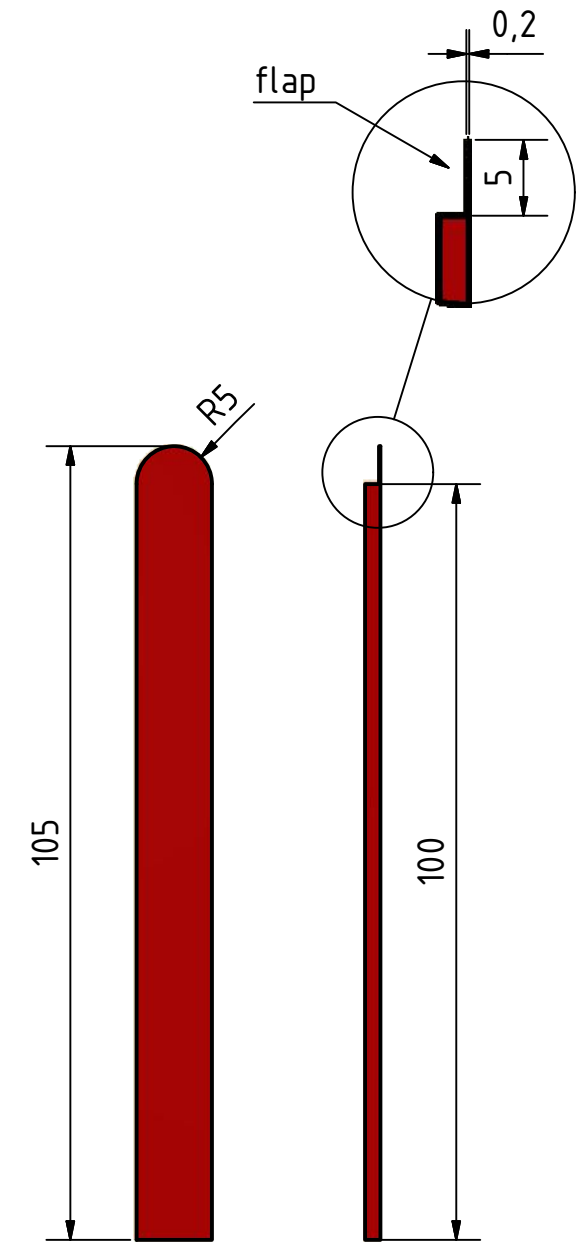

ITEM 2 99004000200 L=100mm

Material: Aluminium 6060
 Surface: raw untreated
 weight: 0.072 kg

Sheet 5 / 2

ITEM	QTY	PART NUMBER	DESCRIPTION
1	1	drawing see sheet 2 10601145110	Endcap right TL-6011 for stairway
2	2	99004000200 L=100mm	Double-sided adhesive tape 3M 10x2x100mm (with flap)

Zeichner Robin	Datum	Revision	Bemerkung	
		Beschreibung		
		Artikel Nummer 10601145110	Große A3	Maßstab 1 : 1