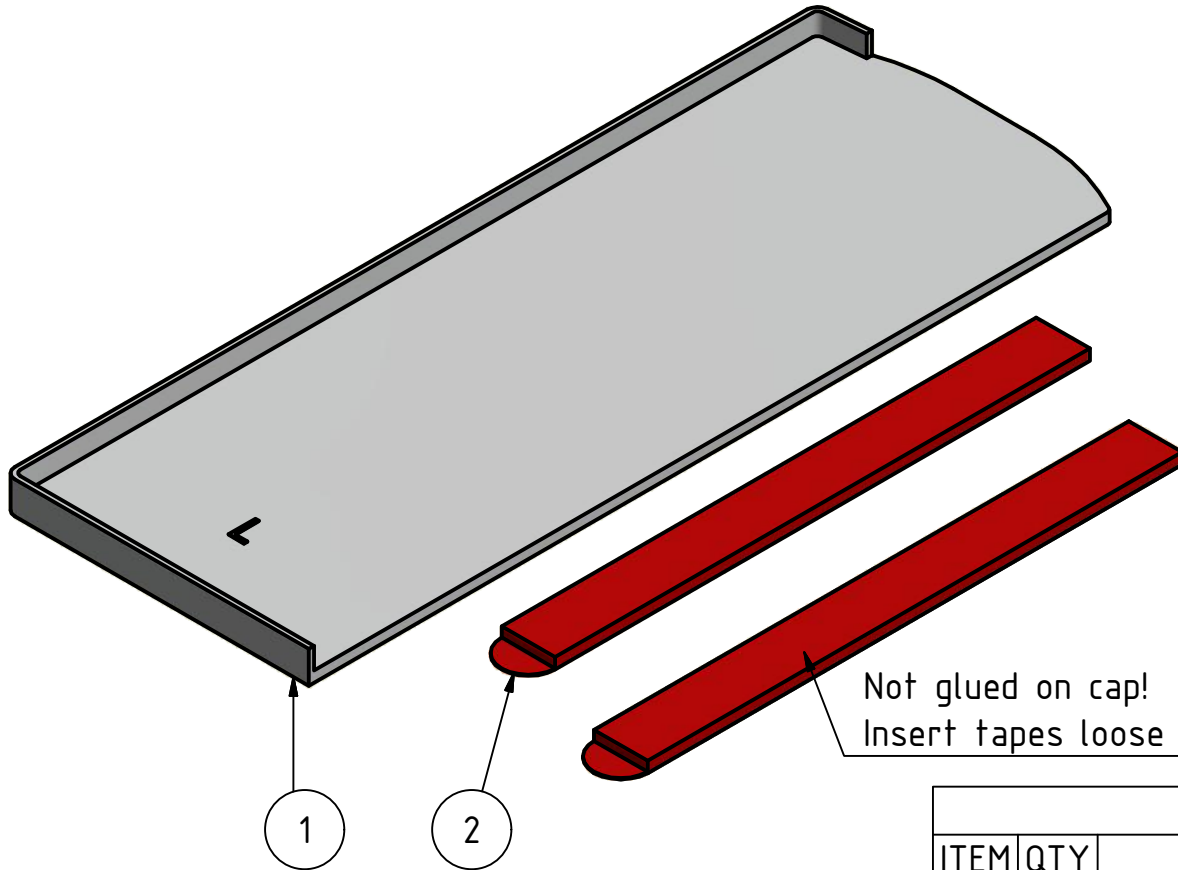

ITEM 2 99004000200 L=100mm

Not glued on cap!
Insert tapes loose in packaging!

PARTS LIST

ITEM	QTY	PART NUMBER	DESCRIPTION
1	1	drawing see sheet 2 10601141010	Endcap left TL-6011 with snapframe
2	2	99004.000200 L=100mm	Double-sided adhesive tape 3M 10x2x100mm (with flap)

Designed by Robin	Created	Modified	Comment	
		Description		
		Article number 10601141010	Size A4	Scale 1 : 1

Material: Aluminium 6060
Surface: raw untreated
weight: N/A