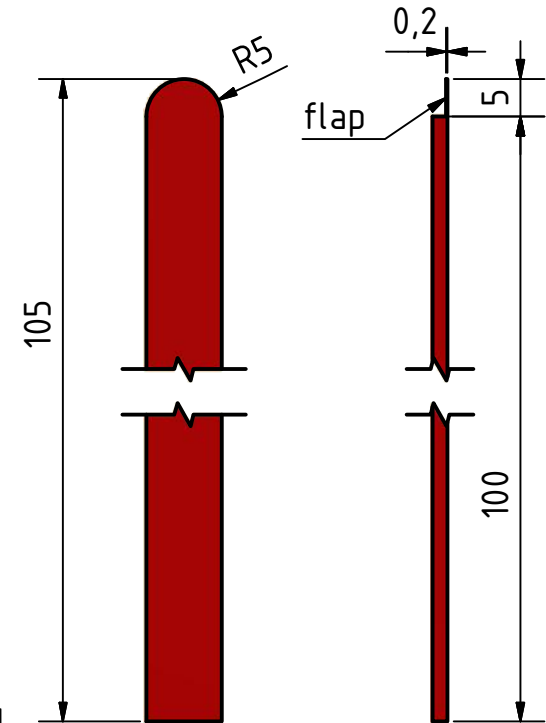

ITEM 2 99004000200 L=100mm

Not glued on cap!
Insert tapes loose in packaging!

PARTS LIST

ITEM	QTY	PART NUMBER	DESCRIPTION
1	1	drawing see sheet 2 10601141010	Endcap left TL-6011 with snapframe
2	2	99004.000200 L=100mm	Double-sided adhesive tape 3M 10x2x100mm (with flap)

Designed by Robin	Created	Modified	Comment	
		Description		
		Article number 10601141010	Size A4	Scale 1 : 1

Material: Aluminium 6060
Surface: raw untreated
weight: N/A