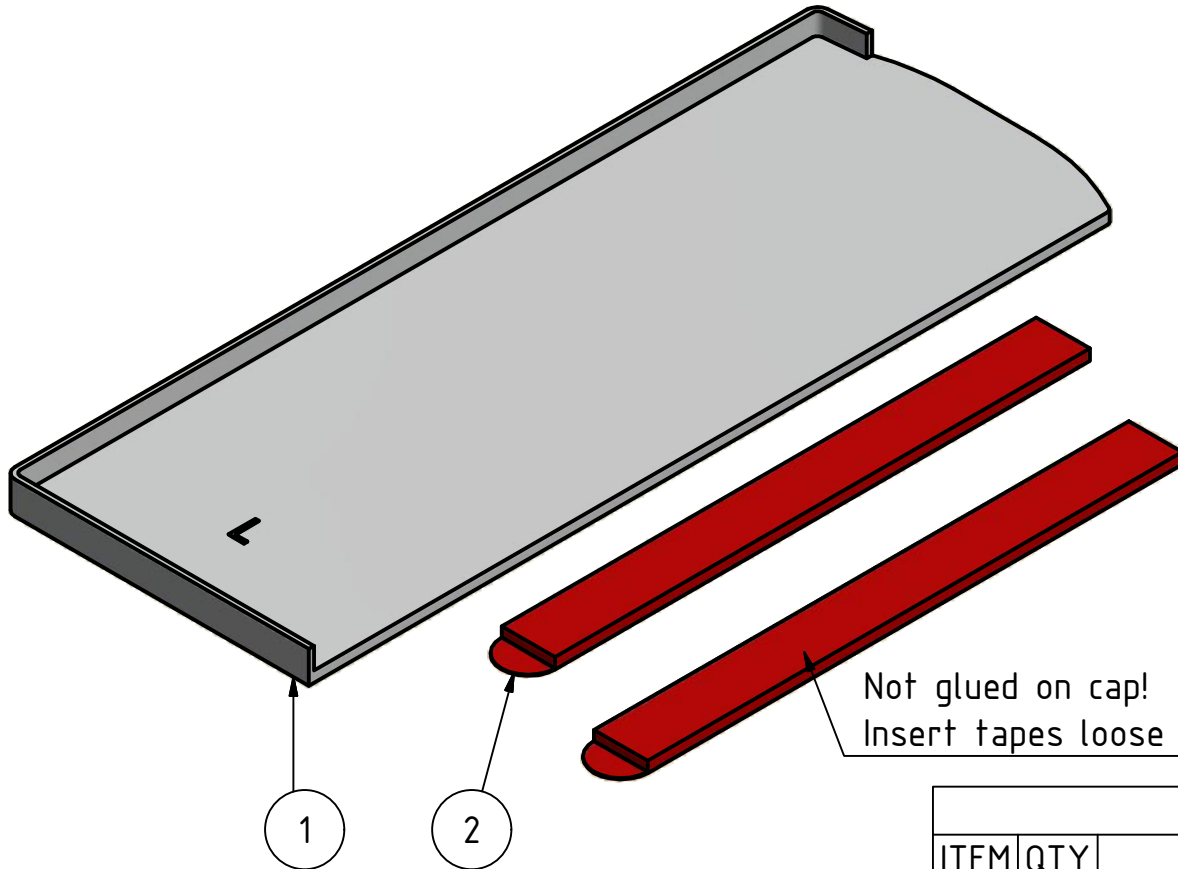

ITEM 2 99004000200 L=100mm

Not glued on cap!  
Insert tapes loose in packaging!

PARTS LIST

ITEM	QTY	PART NUMBER	DESCRIPTION
1	1	drawing see sheet 2 10601141010	Endcap left TL-6011 with snapframe
2	2	99004.000200 L=100mm	Double-sided adhesive tape 3M 10x2x100mm (with flap)

Zeichner Robin	Datum	Revision	Bemerkung	
		Beschreibung		
		Artikel Nummer 10601141010	Große A4	Maßstab 1 : 1

Material: Aluminium 6060  
Surface: raw untreated  
weight: N/A