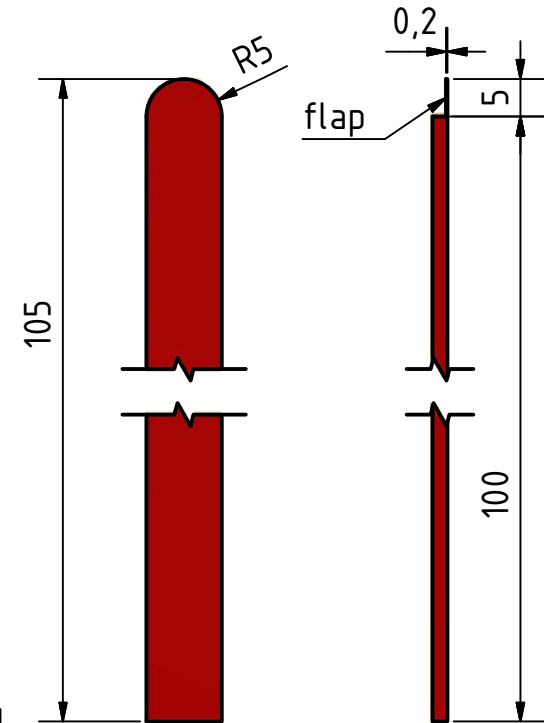

ITEM 2 99004000200 L=100mm

Not glued on cap!  
Insert tapes loose in packaging!

PARTS LIST

ITEM	QTY	PART NUMBER	DESCRIPTION
1	1	drawing see sheet 2 10601141010	Endcap left TL-6011 with snapframe
2	2	99004.000200 L=100mm	Double-sided adhesive tape 3M 10x2x100mm (with flap)

Zeichner Robin	Datum	Revision	Bemerkung	
		Beschreibung		
		Artikel Nummer 10601141010	Große A4	Maßstab 1 : 1

Material: Aluminium 6060  
Surface: raw untreated  
weight: N/A