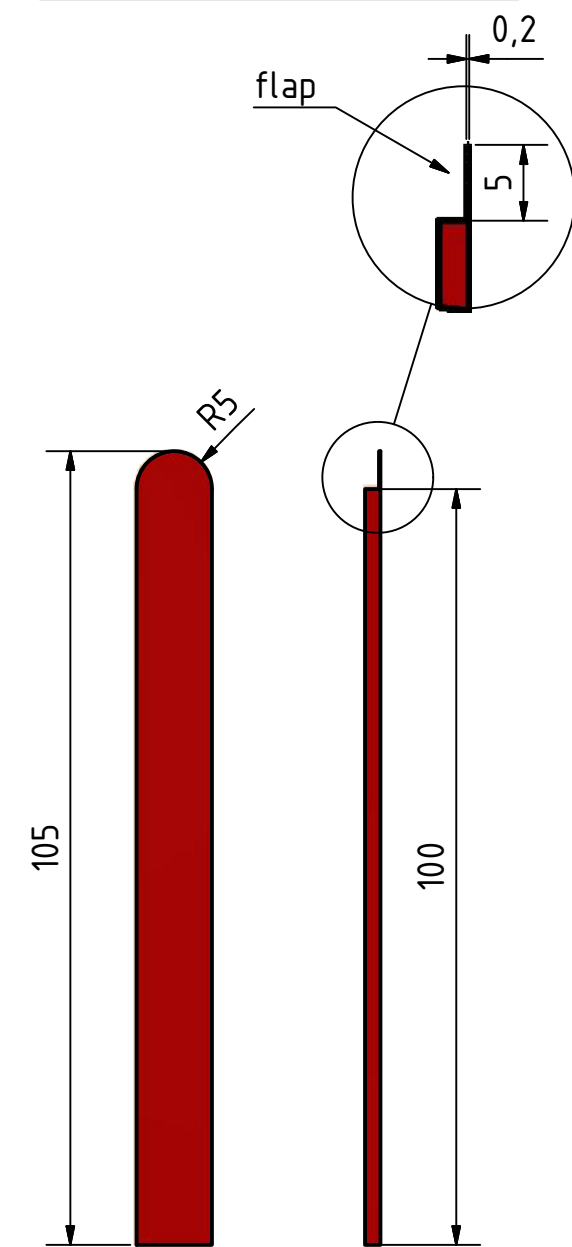

ITEM 2 99004000200 L=100mm

Not glued on cap!
Insert tapes loose in packaging!

Material: Aluminium 6060
Surface: raw untreated
weight: 0.072 kg

ITEM	QTY	PART NUMBER	DESCRIPTION
1	1	drawing see sheet 2 10601140110	Endcap left TL-6011 for stairway
2	2	99004000200 L=100mm	Double-sided adhesive tape 3M 10x2x100mm (with flap)

getekend door Robin	Datum	Revisie	Opmerking
		Beschrijving	
		Artikel nummer 10601140110	Afmeting A3