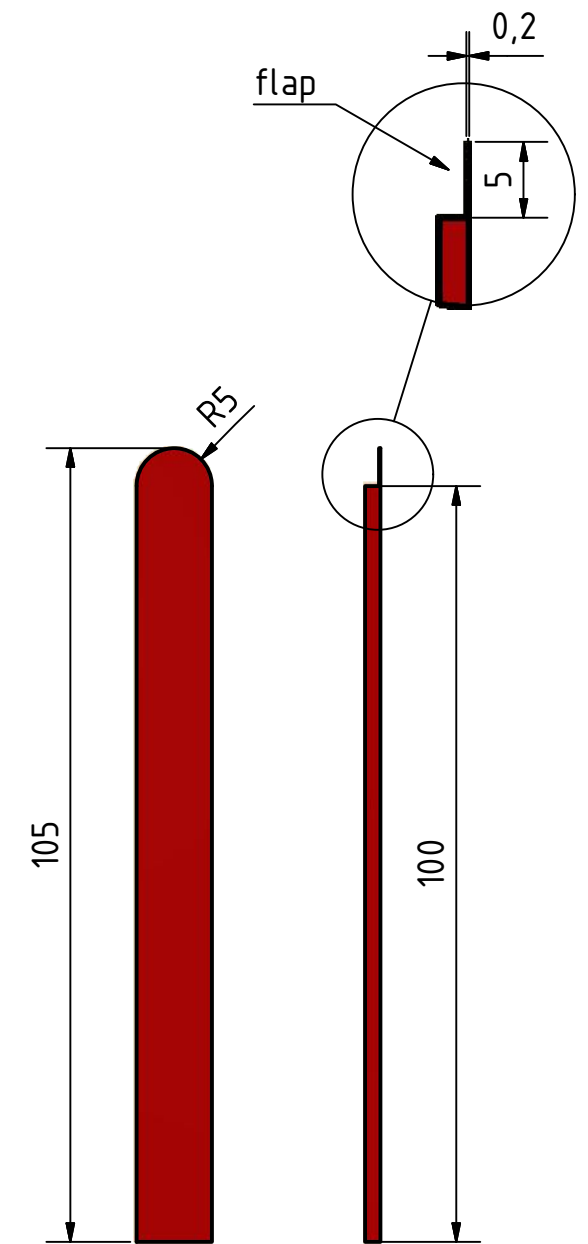

ITEM 2 99004000200 L=100mm

Not glued on cap!
Insert tapes loose in packaging!

Material: Aluminium 6060
Surface: raw untreated
weight: 0.072 kg

ITEM	QTY	PART NUMBER	DESCRIPTION
1	1	drawing see sheet 2 10601140110	Endcap left TL-6011 for stairway
2	2	99004000200 L=100mm	Double-sided adhesive tape 3M 10x2x100mm (with flap)

Designed by Robin	Created	Modified	Comment
		Description	
		Article number 10601140110	Size A3