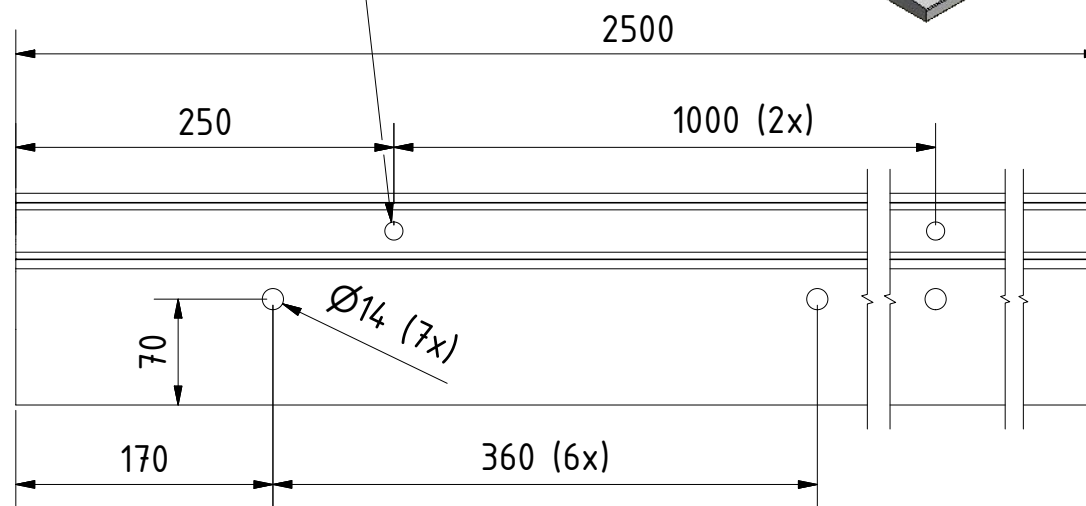

3D view

Designed by IOL	Created	Modified	Comment	
		Description Glass profile TL-3010 L=2500mm aluminum naturel anodized		
		Article number 10301000211	Size A4	Scale