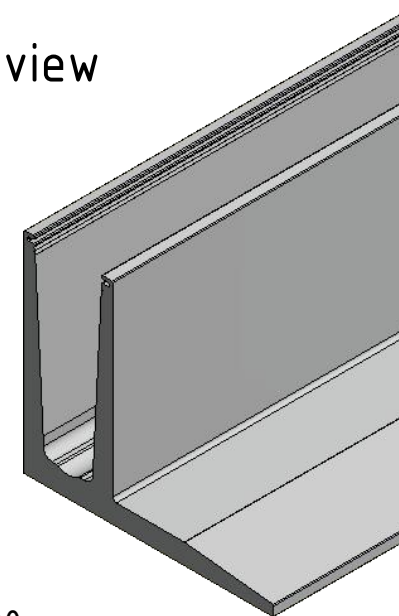

3D view

Designed by IOL	Created	Modified	Comment	
		Description Glass profile TL-3010 L=2500mm aluminum naturel anodized		
		Article number 10301000211	Size A4	Scale