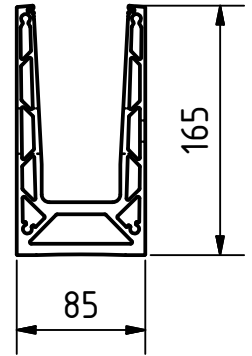

# TL-6041

Profile no.	model no.	L (max. 5000mm)	Qty
1		mm	
2		mm	
3		mm	
4		mm	
5		mm	
6		mm	
7		mm	
8		mm	
9		mm	
10		mm	
11		mm	
12		mm	
13		mm	
14		mm	
15		mm	

Customer	
Order	
Project	
date	