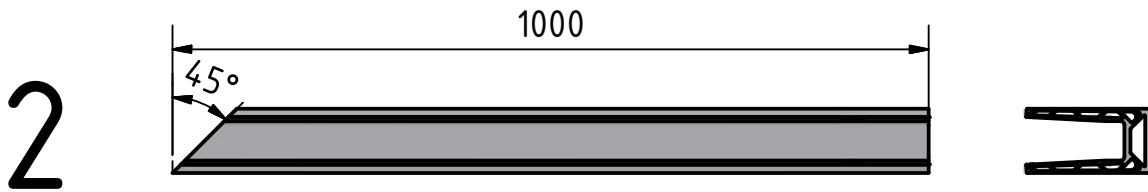

# TL-6041

Profile no.	model no.	L (max. 5000mm)	Qty
1		mm	
2		mm	
3		mm	
4		mm	
5		mm	
6		mm	
7		mm	
8		mm	
9		mm	
10		mm	
11		mm	
12		mm	
13		mm	
14		mm	
15		mm	

Customer	
Order	
Project	
date	