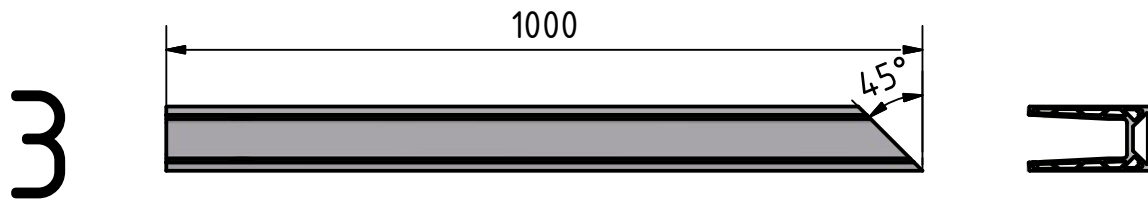

# TL-6041

Profile no.	model no.	L (max. 5000mm)	Qty
1		mm	
2		mm	
3		mm	
4		mm	
5		mm	
6		mm	
7		mm	
8		mm	
9		mm	
10		mm	
11		mm	
12		mm	
13		mm	
14		mm	
15		mm	

Customer	
Order	
Project	
date	