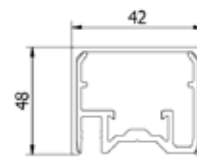

LAZORTRACK | WANDHANDRAILING ALUMINIUM

Lazortrack handrailing

| Breedte: 42 mm
| Hoogte: 34 mm
| VE: 1 stuks

Model 4102	Onbehandeld	Aluminium naturel	In kleur
Lengte	Art. nr.	Art. nr.	Art. nr.
2500	18.4102.420.10	18.4102.420.11	18.4102.420.13/16/18
5000	18.4105.420.10	18.4105.420.11	18.4105.420.13/16/18