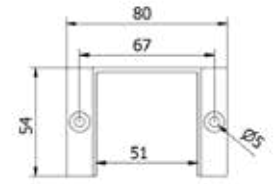

Model 2220	Mill finish	Plain aluminium	RAL
	Art. no.	Art. no.	Art. no.
	18.2220.500.10	18.2220.500.11	18.2220.500.13/16/18/19