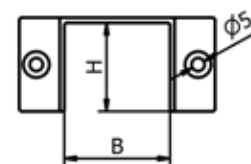

Model 2220	Mill finish	Plain aluminium	RAL
Width x Height	Art. no.	Art. no.	Art. no.
42 x 34	18.4220.420.10	18.4220.420.11	18.4220.420.13/16/18/19
50 x 38	18.4220.500.10	18.4220.500.11	18.4220.500.13/16/18/19