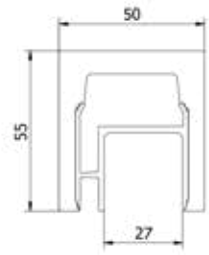

Lazortrack length 2.5 m

	Oak
Glass thickness	Art. no.
8 - 11 mm	18.2002.501.72
12-13.5 mm	18.2002.502.72
16 - 17.5 mm	18.2002.503.72
20-21.5 mm	18.2002.504.72

Lazortrack length 5 m

	Oak
Glass thickness	Art. no.
8 - 11 mm	18.2005.501.72
12-13.5 mm	18.2005.502.72
16 - 17.5 mm	18.2005.503.72
20-21.5 mm	18.2005.504.72

Lazortrack length 10 m

	Oak
Glass thickness	Art. no.
8 - 11 mm	18.2010.501.72
12-13.5 mm	18.2010.502.72
16 - 17.5 mm	18.2010.503.72
20-21.5 mm	18.2010.504.72