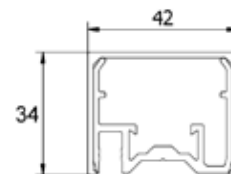

## Lazortrack handrail

| Width: 42 mm  
| Height: 34 mm  
| Sales unit: 1 piece

	Mill finish	Plain aluminium	RAL
length	Art. no.	Art. no.	Art. no.
2500	18.4102.420.10	18.4102.420.11	18.4102.420.13/16/18/19
5000	18.4105.420.10	18.4105.420.11	18.4105.420.13/16/18/19