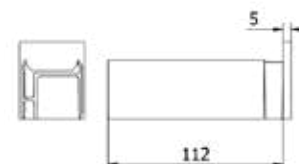

Model 2300	Mill finish	Plain aluminium	RAL
	Art. no.	Art. no.	Art. no.
	18.2300.420.10	18.2300.420.11	18.2300.420.13/16/18/19