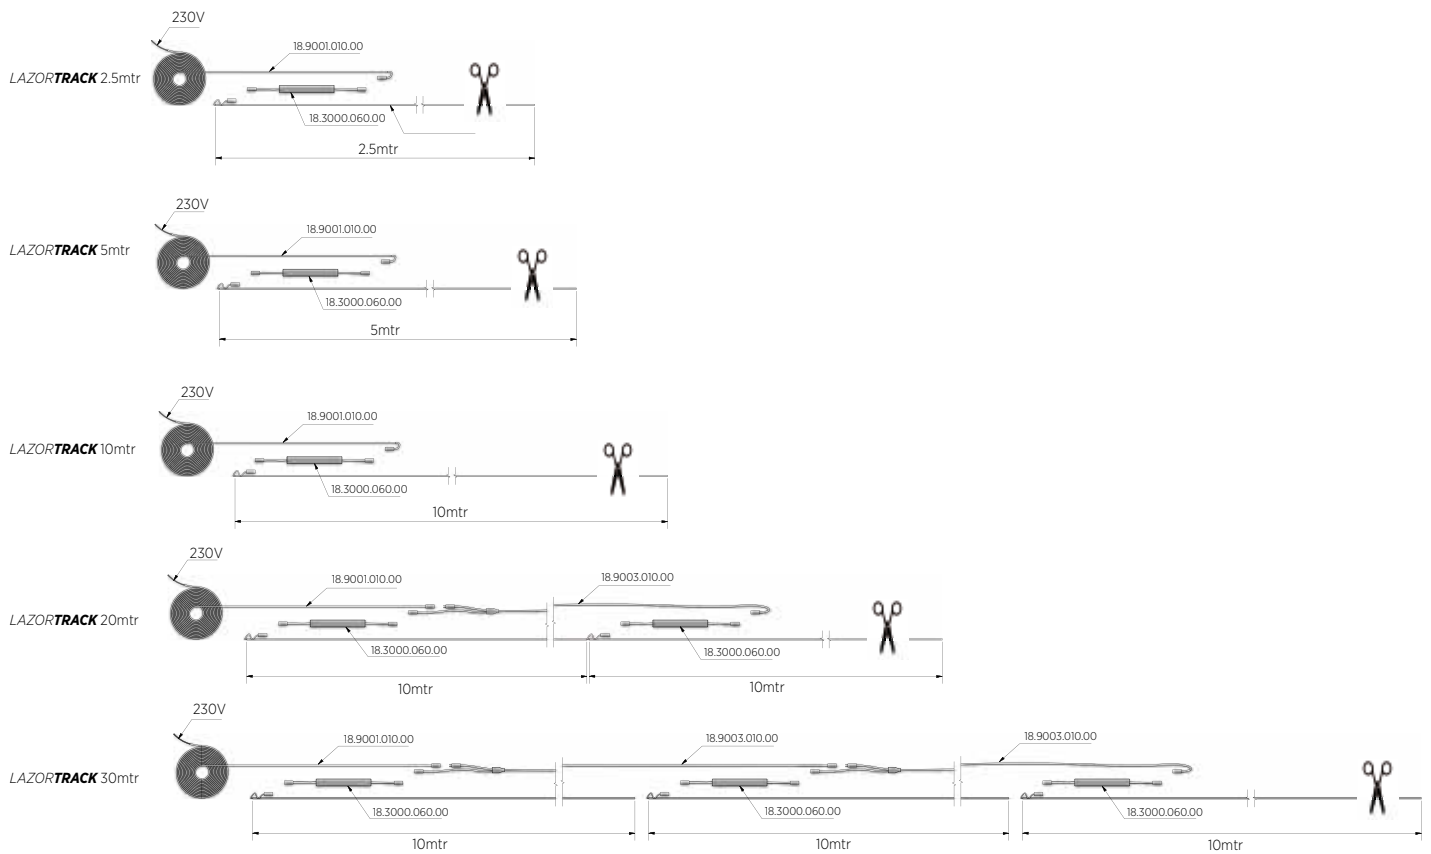

## Lazortrack silicone seal

Have you cut your Lazortrack to size?  
Then simply use this silicone seal to make the end of your LED strip waterproof.

| Sales unit: 1 piece

<b>Model 9002</b>	
Art. no.	
	18.9002.000.00

## How to extend the Lazortrack LED strip: