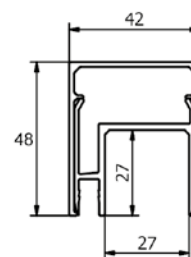

### Lazortrack length 10 m

	Oak
Glass thickness	Art. no.
8 - 11 mm	18.2010.501.72
12-13.5 mm	18.2010.502.72
16 - 17.5 mm	18.2010.503.72
20-21.5 mm	18.2010.504.72

## Lazortrack handrail

| Width: 42 mm  
| Height: 48 mm  
| Sales unit: 1 piece

	Mill finish	Plain aluminium	RAL
length	Art. no.	Art. no.	Art. no.
2500	18.2102.420.10	18.2102.420.11	18.2102.420.13/16/18/19
5000	18.2105.420.10	18.2105.420.11	18.2105.420.13/16/18/19