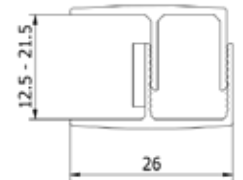

## Lazortrack cable protection, glass mounting

| Length: 1200 mm  
| Glass thickness 12.5 mm - 21.5 mm  
| self-adhesive  
| Sales unit: 1 piece

Model 9000	Mill finish	Plain aluminium	RAL
	Art. no.	Art. no.	Art. no.
	18.9000.120.10	18.9000.120.11	18.9000.120.13/16/18/19