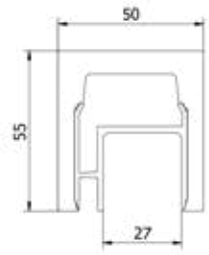

Model 2102	Oak
length	Art. no.
2500	18.2102.500.72