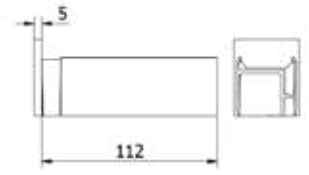

Model 2305	Mill finish	Plain aluminium	RAL
	Art. no.	Art. no.	Art. no.
	18.2305.420.10	18.2305.420.11	18.2305.420.13/16/18/19