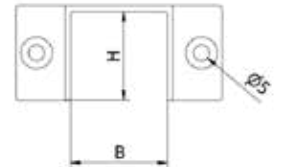

Model 2220	Mill finish	Plain aluminium	RAL
	Art. no.	Art. no.	Art. no.
	18.2220.420.10	18.2220.420.11	18.2220.420.13/16/18/19