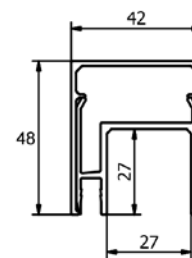

## Lazortrack glass handrail, aluminium complete set

- | Width: 42 mm
- | Height: 48 mm
- | Incl. end caps, transformer, LED strip and cable
- | Pre-assembled for connection wiring on site
- | Suitable for interior and exterior use
- | Sales unit: 1 piece