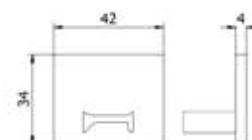

Model 4300	Mill finish	Plain aluminium	RAL
	Art. no.	Art. no.	Art. no.
	18.4300.420.10	18.4300.420.11	18.4300.420.13/16/18/19