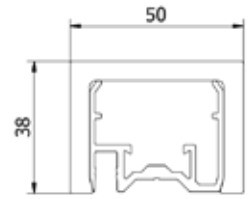

Model 4102	Oak
length	Art. no.
2500	18.4102.500.72