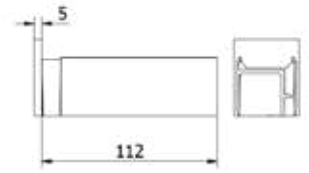

Model 2305	Mill finish	Plain aluminium	RAL
	Art. no.	Art. no.	Art. no.
	18.2305.420.10	18.2305.420.11	18.2305.420.13/16/18