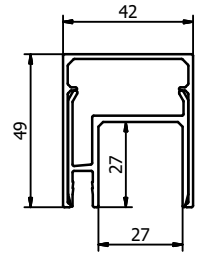

- | Width: 48 mm
- | Height: 42 mm
- | Incl. end caps, transformer, LED strip and cable
- | Pre-assembled for connection wiring on site
- | Suitable for interior and exterior use
- | Sales unit: 1 piece