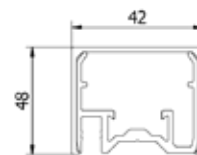

| U handrail rubber seals for 27 mm

Model 6548		
Length	Glass thickness	Art. no.
6 mtr	8 - 11 mm	90.6548.008.60
25 mtr	8 - 11 mm	90.6548.208.60
6 mtr	11.5 - 13.5 mm	90.6548.011.60
25 mtr	11.5 - 13.5 mm	90.6548.211.60
6 mtr	15 mm	90.6548.015.60
25 mtr	15 mm	90.6548.215.60
6 mtr	16 - 17.5 mm	90.6548.016.60
25 mtr	16 - 17.5 mm	90.6548.216.60
6 mtr	19 mm	90.6548.019.60
25 mtr	19 mm	90.6548.219.60
6 mtr	20 - 21.5 mm	90.6548.020.60
25 mtr	20 - 21.5 mm	90.6548.220.60

LAZORTRACK | WALL HANDRAIL, ALUMINIUM

Lazortrack handrail

| Width: 42 mm
| Height: 34 mm
| Sales unit: 1 piece

	Mill finish	Plain aluminium	RAL
length	Art. no.	Art. no.	Art. no.
2500	18.4102.420.10	18.4102.420.11	18.4102.420.13/16/18
5000	18.4105.420.10	18.4105.420.11	18.4105.420.13/16/18