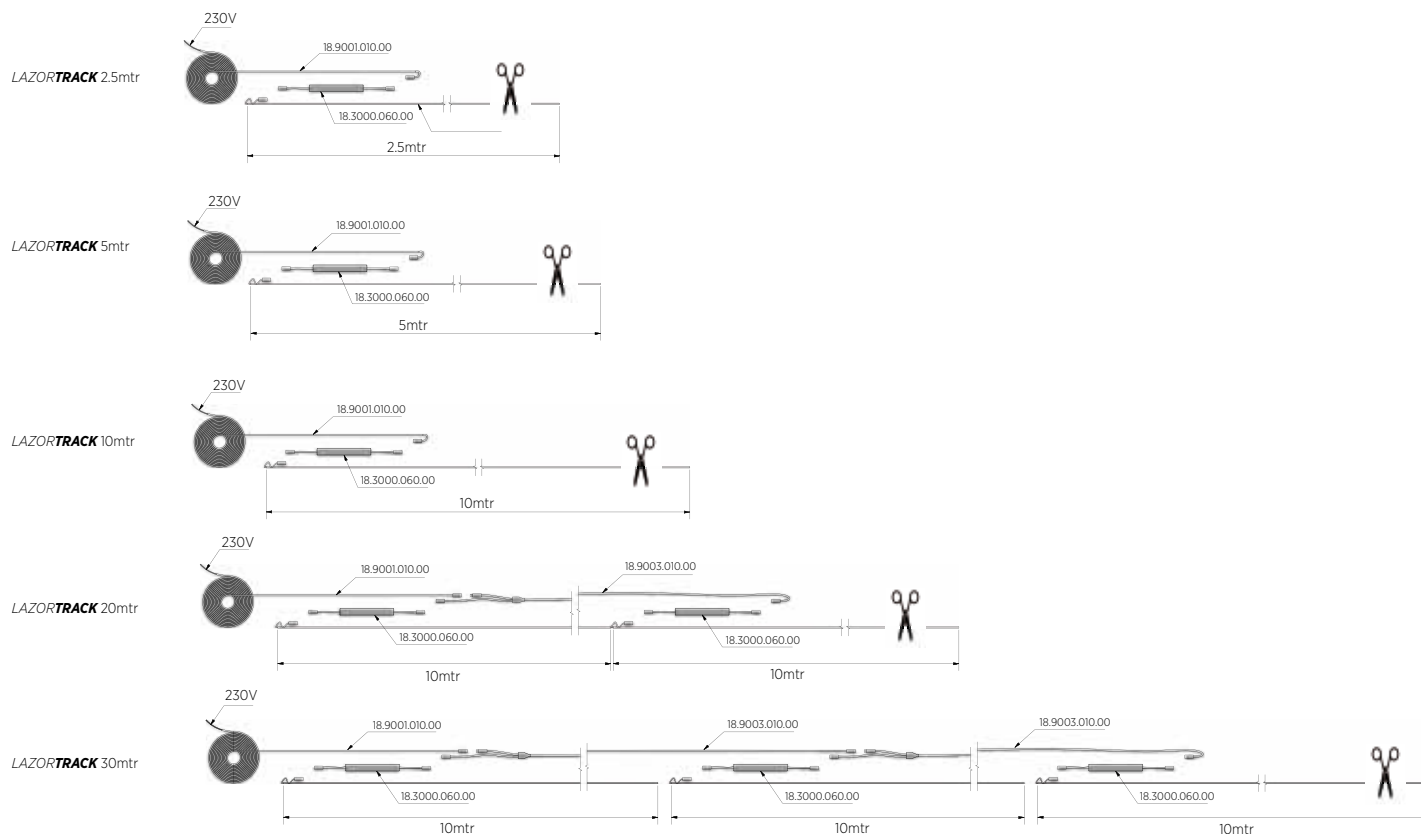

| Sales unit: 1 piece

Model 9003	
Art. no.	
18.9003.010.00	

Lazortrack silicone seal

Have you cut your Lazortrack to size?
Then simply use this silicone seal to make the end of your LED strip waterproof.

| Sales unit: 1 piece

Model 9002	
	Art. no.
	18.9002.000.00

How to extend the Lazortrack LED strip:

LED THE LIGHT SHINE ON YOU.

Our system solutions are a ray of light – that is crystal clear. For they combine glass, stainless steel and wooden elements with the latest LED technology. In addition, to make the system as easy to install as possible, we have developed a handrail system that can be used as functional, accent and home safe lighting.