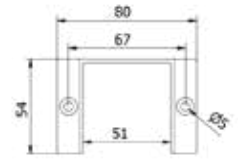

Model 2220	Mill finish	Plain aluminium	RAL
	Art. no.	Art. no.	Art. no.
	18.2220.500.10	18.2220.500.11	18.2220.500.13/16/18