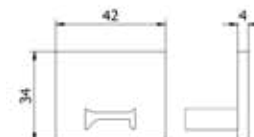

Model 4300	Mill finish	Plain aluminium	RAL
	Art. no.	Art. no.	Art. no.
	18.4300.420.10	18.4300.420.11	18.4300.420.13/16/18