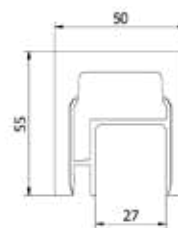

	Oak
length	Art. no.
2500	18.4002.500.72
5000	18.4005.500.72
10000	18.4010.500.72

LAZORTRACK | GLASS HANDRAIL, ALUMINIUM

Lazortrack handrail

| Width: 48 mm
| Height: 42 mm
| Sales unit: 1 piece

	Mill finish	Plain aluminium	RAL
length	Art. no.	Art. no.	Art. no.
2500	18.2102.420.10	18.2102.420.11	18.2102.420.13/16/18
5000	18.2105.420.10	18.2105.420.11	18.2105.420.13/16/18

| Length: 1200 mm
| Glass thickness 12.5 mm - 21.5 mm
| self-adhesive
| Sales unit: 1 piece

Model 9000	Mill finish	Plain aluminium	RAL
	Art. no.	Art. no.	Art. no.
	18.9000.120.10	18.9000.120.11	18.9000.120.13/16/18

Lazortrack wall connector

| 48 x 42 mm
| Sales unit: 2 pieces

Model 2220	Mill finish	Plain aluminium	RAL
	Art. no.	Art. no.	Art. no.
	18.2220.420.10	18.2220.420.11	18.2220.420.13/16/18

LAZORTRACK | GLASS HANDRAIL, WOOD

Lazortrack handrail

- | Width: 55 mm
- | Height: 50 mm
- | Sales unit: 1 piece

Model 2102	Oak
length	Art. no.
2500	18.2102.500.72

Lazortrack handrail, inside corner, 90°

- | LED strip inside
- | Side length outside 380 mm
- | 55 x 50 mm
- | Sales unit: 1 piece