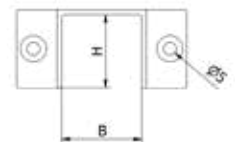

Model 2220	Mill finish	Plain aluminium	RAL
	Art. no.	Art. no.	Art. no.
	18.2220.420.10	18.2220.420.11	18.2220.420.13/16/18