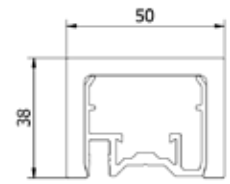

Lazortrack end cap, left/right

| 42 x 34 mm
| Sales unit: 1 piece

Model 4300	Mill finish	Plain aluminium	RAL
	Art. no.	Art. no.	Art. no.
	18.4300.420.10	18.4300.420.11	18.4300.420.13/16/18

LAZORTRACK | WALL HANDRAIL, WOOD

Lazortrack handrail

- | Width: 50 mm
- | Height: 38 mm
- | Sales unit: 1 piece

Model 4102	Oak
length	Art. no.
2500	18.4102.500.72

Lazortrack handrail, inside corner, 90°

- | LED strip inside
- | Side length outside 380 mm
- | 50 x 38 mm
- | Sales unit: 1 piece