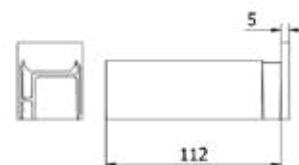

Model 2300	Mill finish	Plain aluminium	RAL
	Art. no.	Art. no.	Art. no.
	18.2300.420.10	18.2300.420.11	18.2300.420.13/16/18