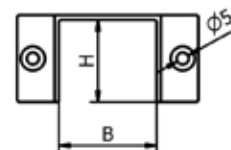

| Sales unit: 2 pieces

Model 2220	Mill finish	Plain aluminium	RAL
Width x Height	Art. no.	Art. no.	Art. no.
42 x 34	18.4220.420.10	18.4220.420.11	18.4220.420.13/16/18
50 x 38	18.4220.500.10	18.4220.500.11	18.4220.500.13/16/18