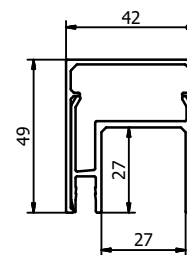

Lazortrack wall handrail, oak complete set

- | Width: 55 mm
- | Height: 50 mm
- | Incl. handrail support, end caps, transformer, LED strip and cable
- | Pre-assembled for connection wiring on site
- | Sales unit: 1 piece

	Oak
length	Art. no.
2500	18.4002.500.72
5000	18.4005.500.72
10000	18.4010.500.72

LAZORTRACK | GLASS HANDRAIL, ALUMINIUM

Lazortrack handrail

| Width: 48 mm
| Height: 42 mm
| Sales unit: 1 piece

	Mill finish	Plain aluminium	RAL
length	Art. no.	Art. no.	Art. no.
2500	18.2102.420.10	18.2102.420.11	18.2102.420.13/16/18
5000	18.2105.420.10	18.2105.420.11	18.2105.420.13/16/18