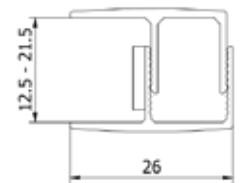

| Length: 1200 mm
| Glass thickness 12.5 mm - 21.5 mm
| self-adhesive
| Sales unit: 1 piece

Model 9000	Mill finish	Plain aluminium	RAL
	Art. no.	Art. no.	Art. no.
	18.9000.120.10	18.9000.120.11	18.9000.120.13/16/18